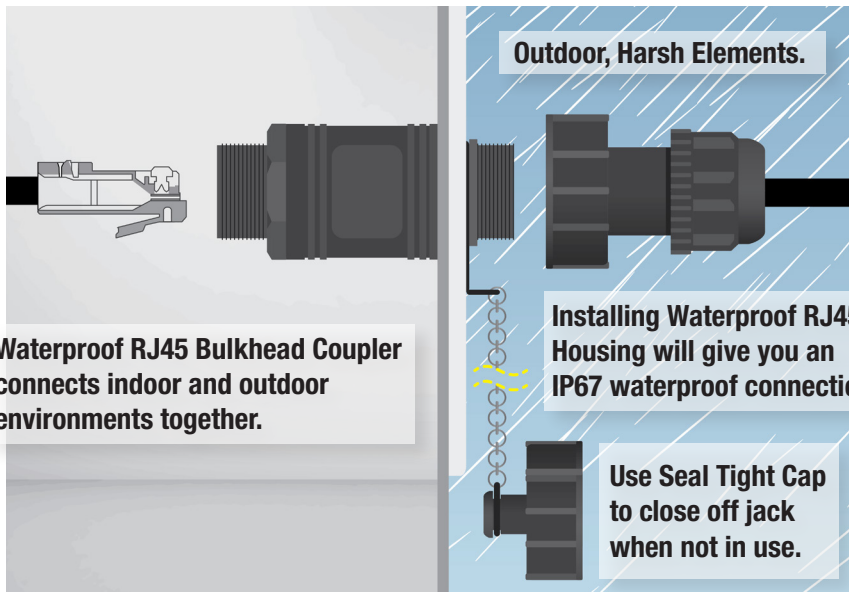

Technical Specifications

- Waterproof rating: IP67
- Temperature range:
-20°C to +80°C
- Housing material: Black nylon
- RoHS compliant

RJ45 Coupler:

- Contact material: Gold plated 50µ over copper alloy
- Thread size: 13/16" – 28UN
- Max panel thickness:
4.0mm / 0.157"
- Cycle life: 1,000 insertions
- Current rating: 1 amp
- Voltage rating: 48v
- Recommended Panel Cut
(for truncated circle):
19.4 mm – 20.8 mm
(0.760" – 0.815")

RJ45 Housing:

- Cable diameter range:
5.5-7.0mm / 0.216"-0.276"

What Is IP67?

An IP67 rating ensures that a product is protected completely against dust and from immersion in liquid to a depth of 1 meter (up to 30 minutes).