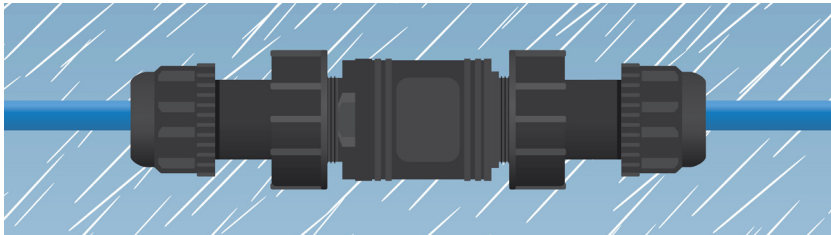

- Wireless Towers
- Security Systems
- Outdoor Entertainment Venues
- Industrial Manufacturing
- LED Lighting
- Emergency Communications
- Marinas

Features

- IP67 Waterproof and Dustproof
- Easy and quick to install
- Shock and vibration resistant
- Works with RJ45 (8P8C) connectors
- For UTP and STP applications
- Category Range: Cat5e and Cat6
- Screw mating system assures secure connection

California, USA

Phone: 805.384.2777 / 800.749.5783 • Fax: 800.749.5784

www.platinumtools.com

We Make Connections EZ!™

740C – Waterproof RJ45 Splice Coupler

Female to Female, with 2 EA
Waterproof RJ45 Housing

Technical Specifications

- Waterproof rating: IP67
- Temperature range:
-20°C to +80°C
- Housing material: Black nylon
- RoHS compliant

RJ45 Coupler:

- Contact material: Gold plated 50µ over copper alloy
- Thread size: 13/16" – 28UN
- Max panel thickness:
4.0mm / 0.157"
- Cycle life: 1,000 insertions
- Current rating: 1 amp
- Voltage rating: 48v
- Recommended Panel Cut
(for truncated circle):
19.4 mm – 20.8 mm
(0.760" – 0.815")

Waterproof RJ45 Bulkhead Coupler connects indoor and outdoor environments together.

Outdoor, Harsh Elements.

Installing Waterproof RJ45 Housing will give you an IP67 waterproof connection.

Use Seal Tight Cap to close off jack when not in use.